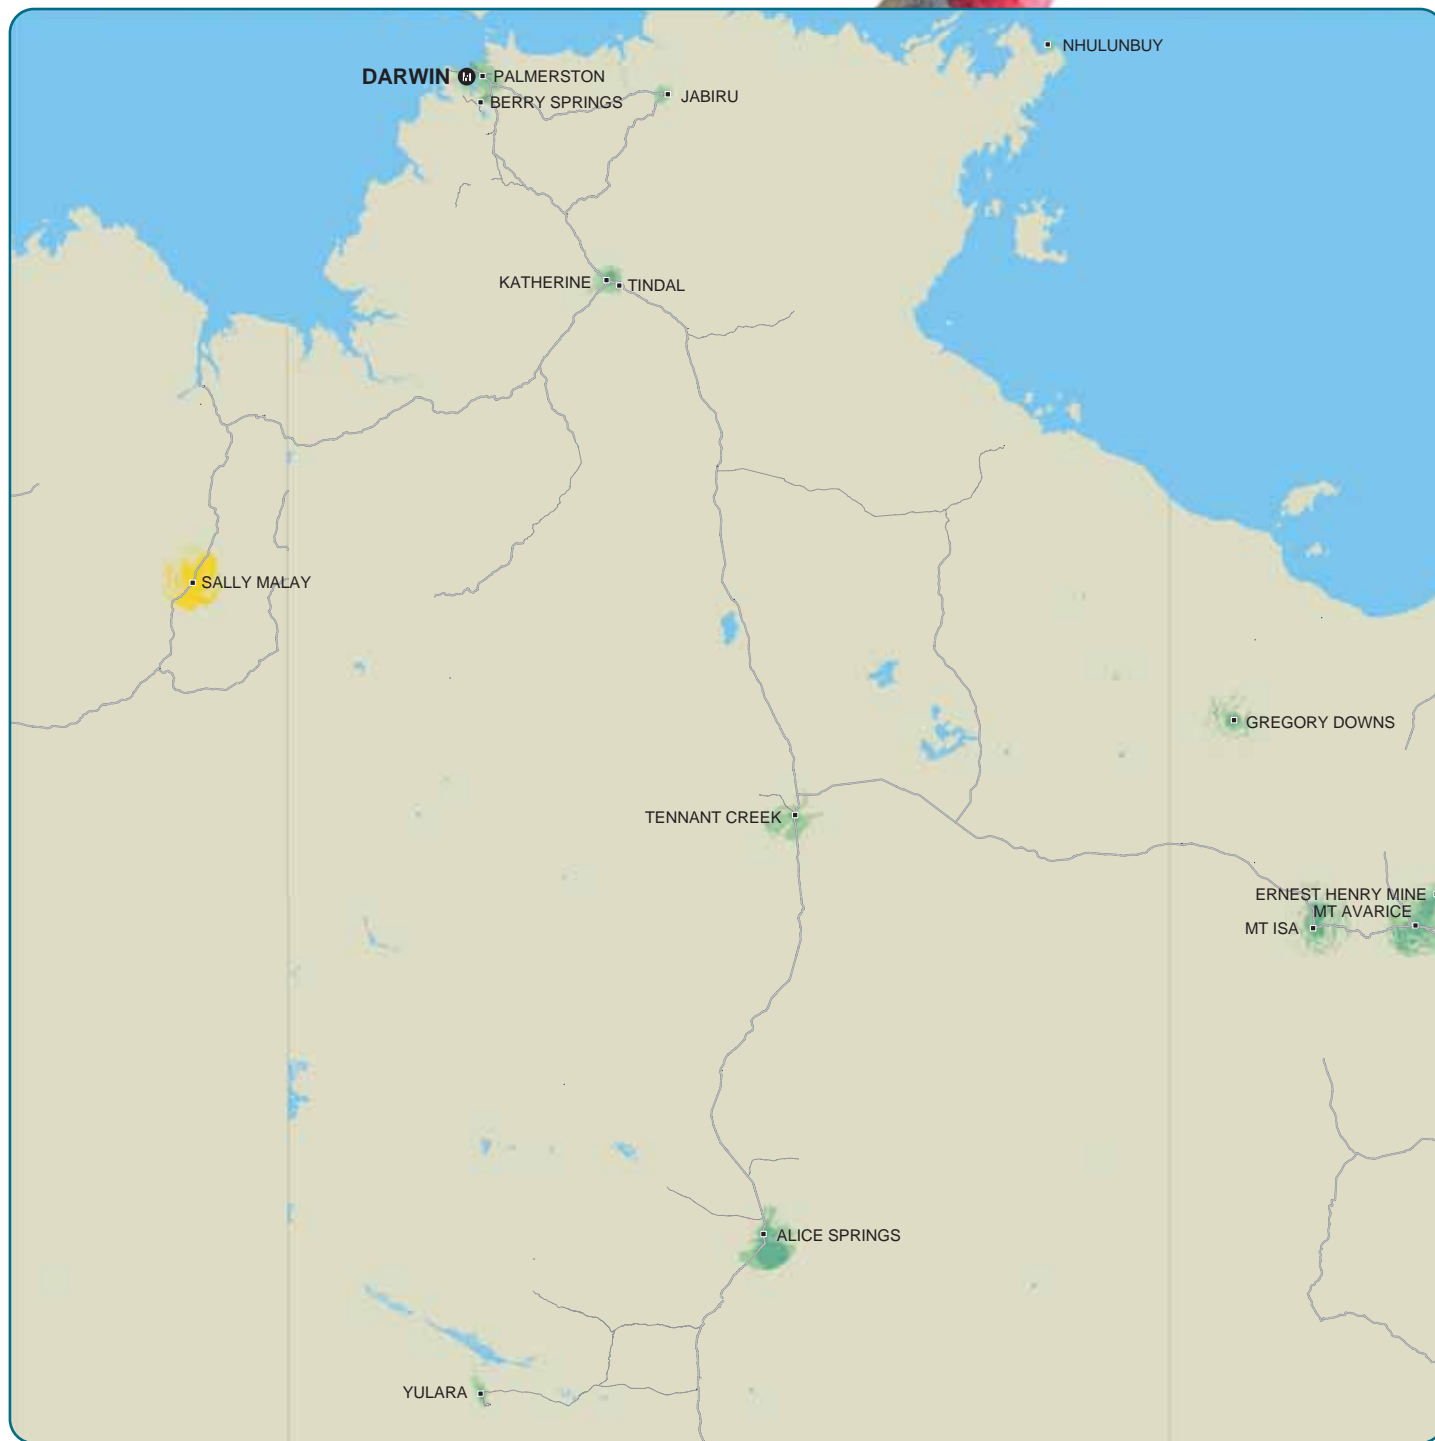

Optus GSM Coverage - Northern Territory

It's hot here

- On street coverage as at March 2006
- Car-kit with external antenna coverage as at March 2006
- Future coverage planned
- No coverage at this time, MobileSat™ coverage available